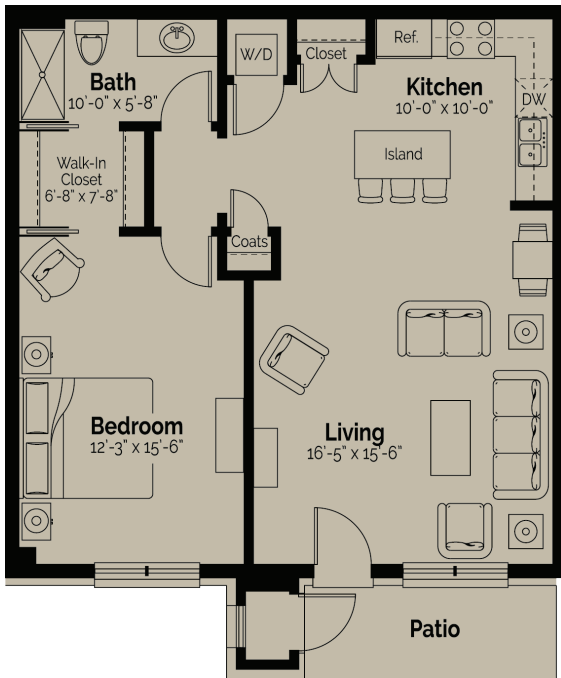

## THE FISHER • 1 BEDROOM • 1 BATH

- + 935 Square Feet of Luxurious Living Space
- + Master Suite with a Spacious Walk-In Closet and Full Bath
- + Open Concept Plan Featuring an L-Shaped Kitchen with Center Island, Stainless Steel Appliances and Granite Countertops
- + Patio with Panoramic Views
- + Stacked Washer and Dryer
- + Private Entry

Building A: 1st Floor

Building B: 1st Floor

PLEASE NOTE: Pricing, availability, room dimensions, materials, design features, finishes and specifications are subject to change without notice or obligation. Square feet listed is an approximate value for each unit. Renderings and photographs are intended to provide a general "look and feel" and are not intended to represent the finished product. 120116